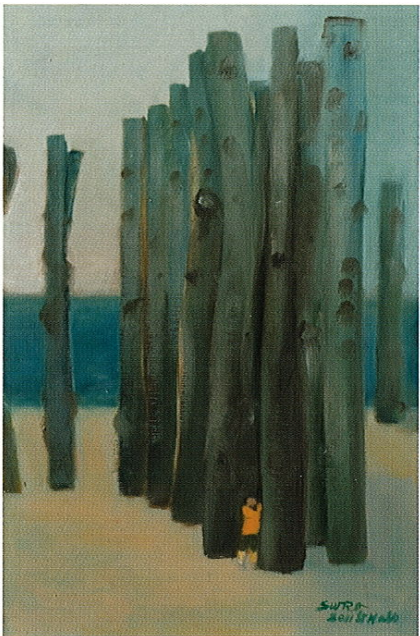

Vernissage : 04 Juin(Lundi), 6 pm, 2012
Metro : Ligne 4, Saint Germain des-Prés

Ro Seung Woo

belle lumière
poésie de la couleur
compositions étranges

Artozoul

Artozoul

(Artiste, Professeur
Académie de la
Grand Chaumière)

Friendship Oil on Canvas 66cm x 48cm

Homeless 2 Oil on Canvas 55cm x 38cm

Couple Oil on Canvas 69cm x 50cm

Love 1 Oil on Canvas 69cm x 50cm

Guardianship Oil on Canvas 69cm x 50cm

Demonstration Oil on Canvas 41cm x 27cm

Kiss Oil on Canvas 36cm x 28cm

Protection Oil on Canvas 41cm x 27cm

The Way1 Oil on Canvas 41cm x 27cm

Academie de la Grand Chaumiere

Single Oil on Canvas 55cm x 38cm

Artist Biography

Education

Study : Academie de la Grand Chaumiere
Art Students League of New York
Santa Clara University, Studio Art Dept.